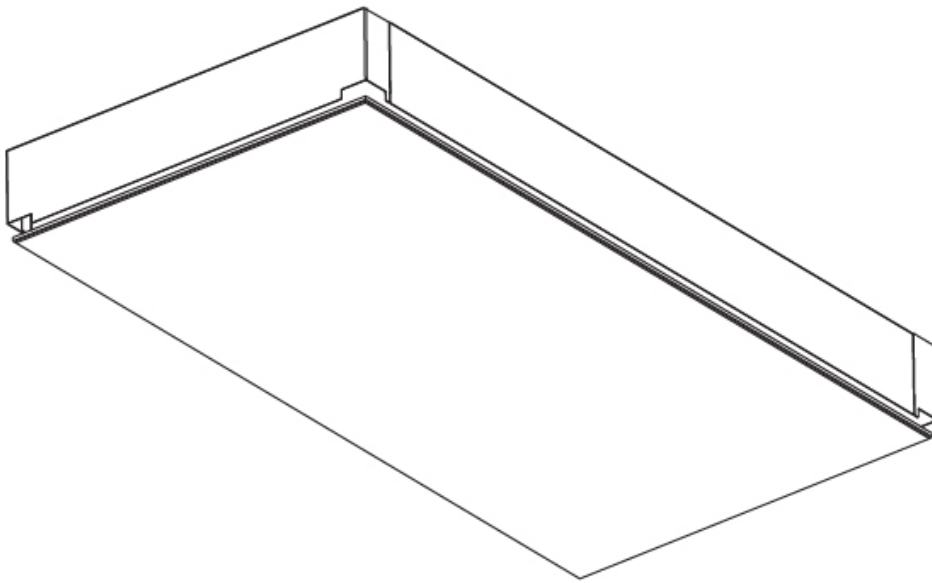

PI2 WHITELINE TRIMLESS

A36507-

PROJECT

TYPE

SPECIFIER

QUANTITY

DATE