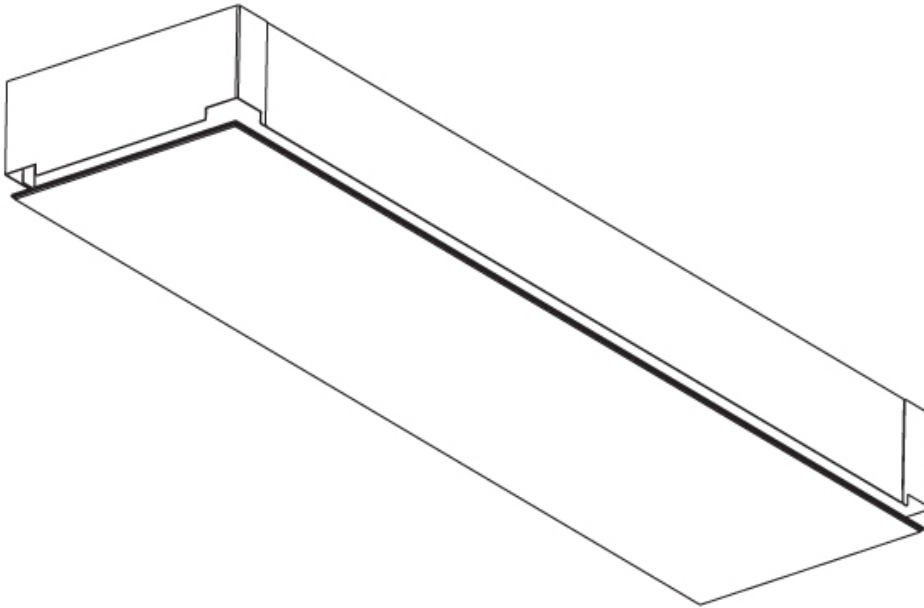

PI2 WHITELINE TRIMLESS

A36412-

PROJECT

TYPE

SPECIFIER

QUANTITY

DATE