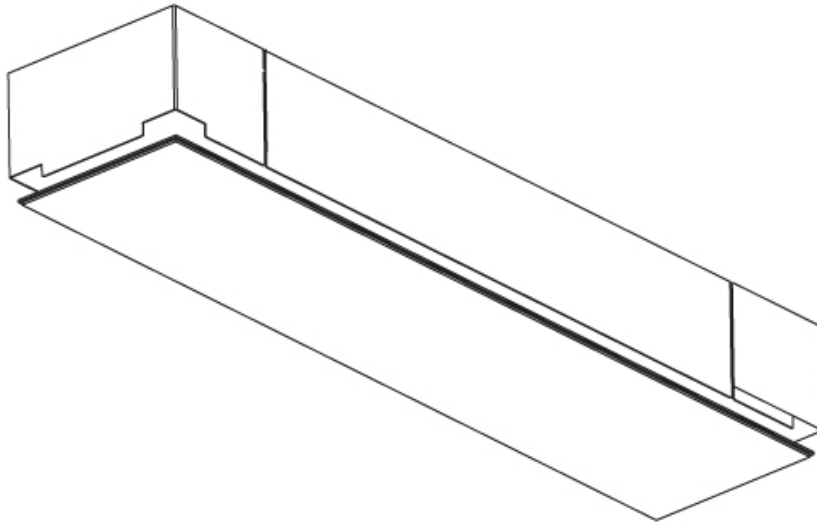

PI2 WHITELINE TRIMLESS

A37528-

PROJECT	_____
TYPE	_____
SPECIFIER	_____
QUANTITY	_____
DATE	_____