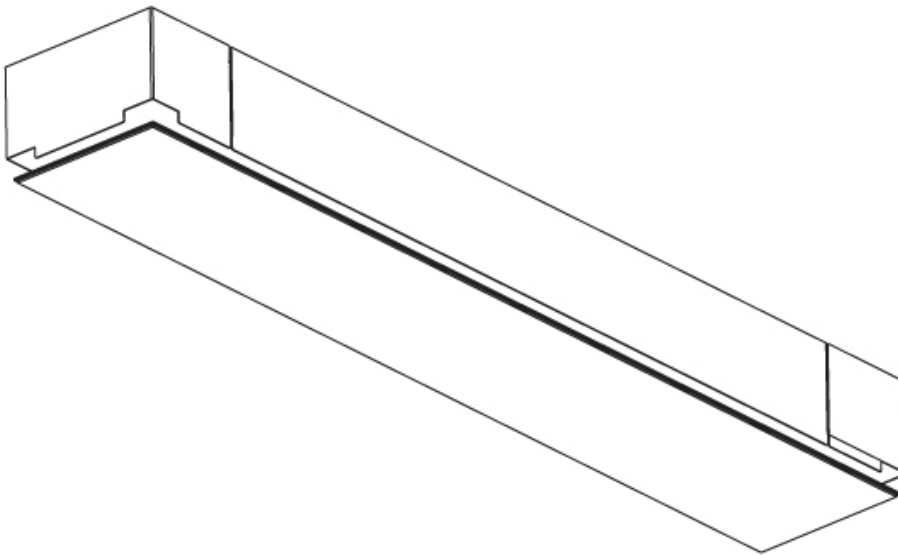

PI2 WHITELINE TRIMLESS

A37531-

PROJECT

TYPE

SPECIFIER

QUANTITY

DATE