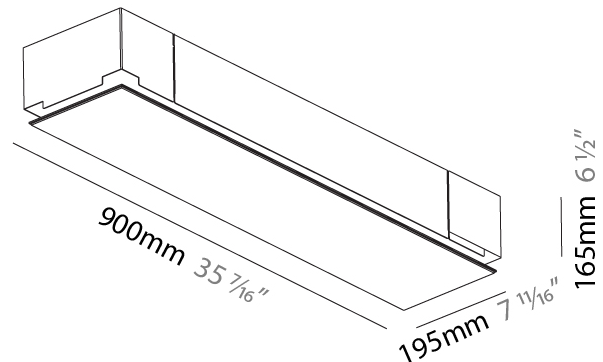

GENERAL

Series: Pi2
Subseries: Pi2 Whiteline
Brand: Prolicht
Division: Architectural
Mounting Type: Trimless
Mounting Location: Ceiling
Subcategory: Ambient

PHYSICAL

Shape: Rectangle
Length (mm): 900
Length (in): 35 7/16
Width (mm): 195
Width (in): 7 11/16
Depth (mm): 165
Depth (in): 6 1/2
Ceiling Thickness (mm): 10 / 12.5 / 15 / 25 / 30
Ceiling Thickness (in): 3/8 or 1/2 or 9/16 or 1 or 1 3/16
Min. Recessing Depth (mm): 180
Min. Recessing Depth (in): 7 1/16
Light Distribution: Direct
Weight (kg): 6.1
Weight (lbs): 13.42
Diffuser: PMMA - Opal
Fixture Material: Extruded Aluminum / Steel
Cut-out Measurements: 935mm / 36 13/16" x 230mm / 9 1/16"
Upon Request: Unique Sizes Unique Ceiling Thickness Unique Mounting Depth Spot Inserts

ELECTRICAL

Lamp Type: LED (Zhaga Standard)
Total Output Wattage (W): 28.7
Dimming: [Tri-Mode (Non-Dimming and Phase Dimming (120Vac only) and 0-10V Dimming)](#)
Driver Included: Yes
Driver Location: Integrated
Driver Type: Constant Current - Universal
Driver Class: Class 2
Input Voltage (V): 120 - 277
Constant Current (MA): 500

LED

Color Temperature (°K): [3000 / 3500 / 4000](#)
Max. Delivered Lumen (lm): 2340 / 2518 / 2570
CRI: >80 CRI
Efficiency (%): 59.6
Lamp Life (hrs): 50000
Upon Request: RGB-W Tunable White Special Color Temperature CRI90

OPTICAL

RATINGS AND CERTIFICATIONS

Certified By: Certified for North American Standards
IP rating: IP20

PROJECT
TYPE
SPECIFIER
QUANTITY
DATE