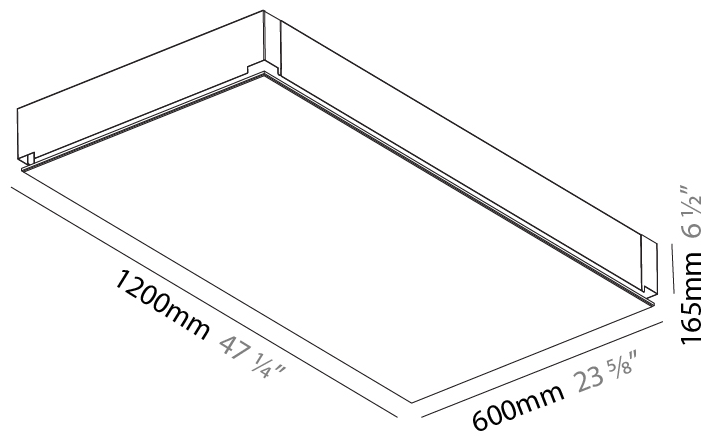

GENERAL

Series: Pi2
Subseries: Pi2 Whiteline
Brand: Prolicht
Division: Architectural
Mounting Type: Trimless
Mounting Location: Ceiling
Subcategory: Ambient

PHYSICAL

Shape: Rectangle
Length (mm): 1200
Length (in): 47 1/4
Width (mm): 600
Width (in): 23 5/8
Depth (mm): 165
Depth (in): 6 1/2
Ceiling Thickness (mm): 10 / 12.5 / 15 / 25 / 30
Ceiling Thickness (in): 3/8 or 1/2 or 9/16 or 1 or 1 3/16
Min. Recessing Depth (mm): 180
Min. Recessing Depth (in): 7 1/16
Light Distribution: Direct
Weight (kg): 22.217
Weight (lbs): 48.88
Diffuser: PMMA - Opal
Fixture Material: Extruded Aluminum / Steel
Cut-out Measurements: 1235mm / 48 5/8" x 635mm / 25"
Upon Request: Unique Sizes Unique Ceiling Thickness Unique Mounting Depth Spot Inserts

ELECTRICAL

Lamp Type: LED (Zhaga Standard)
Input Wattage (W): 110
Total Output Wattage (W): 92
Dimming: [Tri-Mode (Non-Dimming and Phase Dimming (120Vac only) and 0-10V Dimming)](#)
Driver Included: Yes
Driver Location: Integrated
Driver Type: Constant Current - Universal
Driver Class: Class 2
Input Voltage (V): 120 - 277
Constant Current (MA): 350

LED

[Color Temperature (*K): 3000 / 3500 / 4000](#)
Max. Delivered Lumen (lm): 8690 / 8830 / 9010
CRI: >80 CRI
Efficiency (%): 0.651
Lamp Life (hrs): 50000
Upon Request: RGB Tunable White Special Color Temperature CRI90

OPTICAL

RATINGS AND CERTIFICATIONS

Certified By: Certified for North American Standards
IP rating: IP20