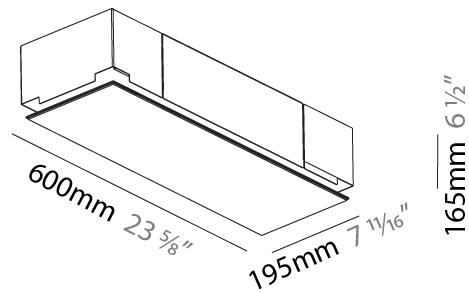

GENERAL

Series: Pi2
Subseries: Pi2 Whiteline
Brand: Prolicht
Division: Architectural
Mounting Type: Trimless
Mounting Location: Ceiling
Subcategory: Ambient

PHYSICAL

Shape: Rectangle
Length (mm): 600
Length (in): 23 5/8
Width (mm): 195
Width (in): 7 11/16
Depth (mm): 165
Depth (in): 6 1/2
Ceiling Thickness (mm): 10 / 12.5 / 15 / 25 / 30
Ceiling Thickness (in): 3/8 or 1/2 or 9/16 or 1 or 1 3/16
Min. Recessing Depth (mm): 180
Min. Recessing Depth (in): 7 1/16
Light Distribution: Direct
Weight (kg): 4.2
Weight (lbs): 9.24
Diffuser: PMMA - Opal
Fixture Material: Extruded Aluminum / Steel
Cut-out Measurements: 635mm / 25" x 230mm / 9 1/16"
Upon Request: Unique Sizes Unique Ceiling Thickness Unique Mounting Depth Spot Inserts

ELECTRICAL

Lamp Type: LED (Zhaga Standard)
Total Output Wattage (W): 19.1
Dimming: [Tri-Mode (Non-Dimming and Phase Dimming (120Vac only) and 0-10V Dimming)](#)
Driver Included: Yes
Driver Location: Integrated
Driver Type: Constant Current - Universal
Driver Class: Class 2
Input Voltage (V): 120 - 277
Constant Current (MA): 500

LED

Color Temperature (°K): [3000](#) / [3500](#) / [4000](#)
Max. Delivered Lumen (lm): 1430 / 1538 / 1570
CRI: >80 CRI
Efficiency (%): 58.2
Lamp Life (hrs): 50000
Upon Request: RGB-W Tunable White Special Color Temperature CRI90

OPTICAL

RATINGS AND CERTIFICATIONS

Certified By: Certified for North American Standards
IP rating: IP20