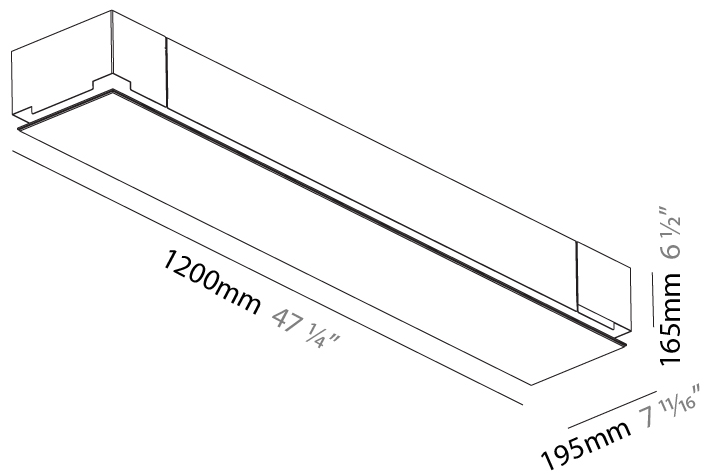

GENERAL

Series: Pi2
Subseries: Pi2 Whiteline
Brand: Prolicht
Division: Architectural
Mounting Type: Trimless
Mounting Location: Ceiling
Subcategory: Ambient

PHYSICAL

Shape: Rectangle
Length (mm): 1200
Length (in): 47 1/4
Width (mm): 195
Width (in): 7 11/16
Depth (mm): 165
Depth (in): 6 1/2
Ceiling Thickness (mm): 10 / 12.5 / 15 / 25 / 30
Ceiling Thickness (in): 3/8 or 1/2 or 9/16 or 1 or 1 3/16
Min. Recessing Depth (mm): 180
Min. Recessing Depth (in): 7 1/16
Light Distribution: Direct
Weight (kg): 7.9
Weight (lbs): 17.38
Diffuser: PMMA - Opal
Fixture Material: Extruded Aluminum / Steel
Cut-out Measurements: 1235mm / 48 5/8" x 230mm / 9 1/16"
Upon Request: Unique Sizes Unique Ceiling Thickness Unique Mounting Depth Spot Inserts

ELECTRICAL

Lamp Type: LED (Zhaga Standard)
Total Output Wattage (W): 38.3
Dimming: [Tri-Mode (Non-Dimming and Phase Dimming (120Vac only) and 0-10V Dimming)](#)
Driver Included: Yes
Driver Location: Integrated
Driver Type: Constant Current - Universal
Driver Class: Class 2
Input Voltage (V): 120 - 277
Constant Current (MA): 500

LED

Color Temperature (°K): [3000](#) / [3500](#) / [4000](#)
Max. Delivered Lumen (lm): 3120 / 3352 / 3420
CRI: >80 CRI
Efficiency (%): 0.606
Lamp Life (hrs): 50000
Upon Request: RGB-W Tunable White Special Color Temperature CRI90

OPTICAL

RATINGS AND CERTIFICATIONS

Certified By: Certified for North American Standards
IP rating: IP20