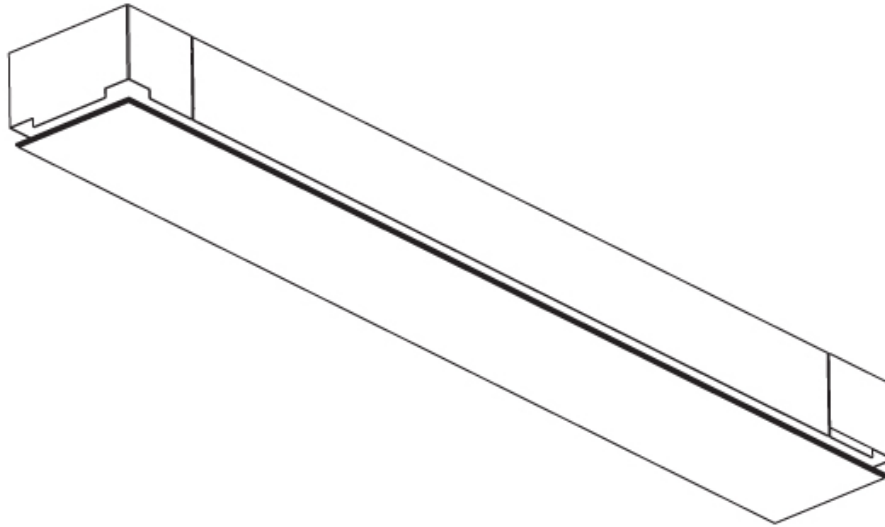

PI2 WHITELINE TRIMLESS

A37534-

PROJECT

TYPE

SPECIFIER

QUANTITY

DATE