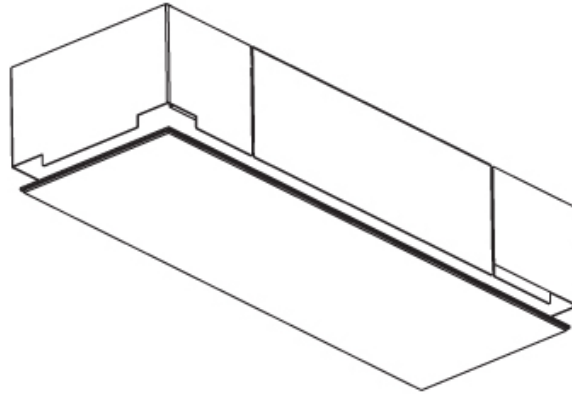

PI2 WHITELINE TRIMLESS

A37525-

PROJECT

TYPE

SPECIFIER

QUANTITY

DATE