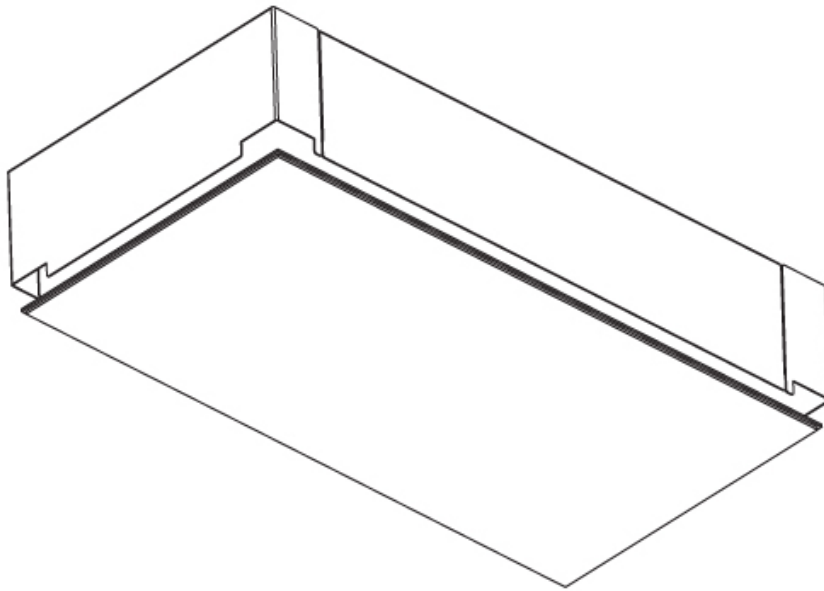

PI2 WHITELINE TRIMLESS

A36814-

PROJECT	_____
TYPE	_____
SPECIFIER	_____
QUANTITY	_____
DATE	_____