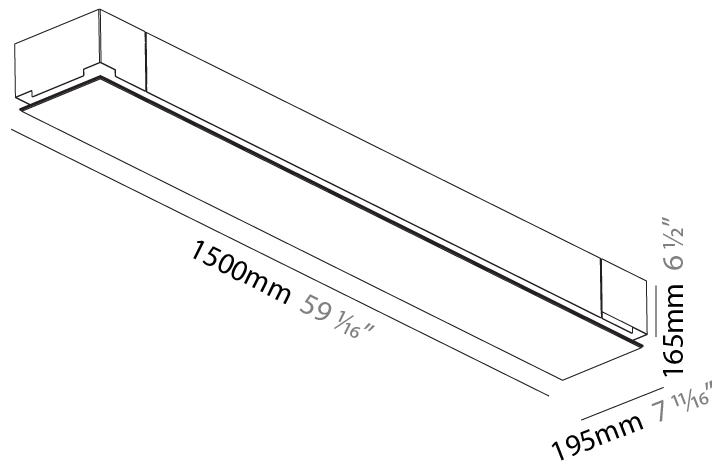

GENERAL

Series: Pi2
Subseries: Pi2 Whiteline
Brand: Prolicht
Division: Architectural
Mounting Type: Trimless
Mounting Location: Ceiling
Subcategory: Ambient

PHYSICAL

Shape: Rectangle
Length (mm): 1500
Length (in): 59 1/16
Width (mm): 195
Width (in): 7 11/16
Depth (mm): 165
Depth (in): 6 1/2
Ceiling Thickness (mm): 10 / 12.5 / 15 / 25 / 30
Ceiling Thickness (in): 3/8 or 1/2 or 9/16 or 1 or 1 3/16
Min. Recessing Depth (mm): 180
Min. Recessing Depth (in): 7 1/16
Light Distribution: Direct
Weight (kg): 9.7
Weight (lbs): 21.34
Diffuser: PMMA - Opal
Fixture Material: Extruded Aluminum / Steel
Cut-out Measurements: 1535mm / 60 7/16" x 230mm / 9 1/16"
Upon Request: Unique Sizes Unique Ceiling Thickness Unique Mounting Depth Spot Inserts

ELECTRICAL

Lamp Type: LED (Zhaga Standard)
Total Output Wattage (W): 47.8
Dimming: [Tri-Mode (Non-Dimming and Phase Dimming (120Vac only) and 0-10V Dimming)](#)
Driver Included: Yes
Driver Location: Integrated
Driver Type: Constant Current - Universal
Driver Class: Class 2
Input Voltage (V): 120 - 277
Constant Current (MA): 500

LED

Color Temperature (°K): [3000 / 3500 / 4000](#)
Max. Delivered Lumen (lm): 3890 / 4194 / 4280
CRI: >80 CRI
Efficiency (%): 0.611
Lamp Life (hrs): 50000
Upon Request: RGB-W Tunable White Special Color Temperature CRI90

OPTICAL

RATINGS AND CERTIFICATIONS

Certified By: Certified for North American Standards
IP rating: IP20