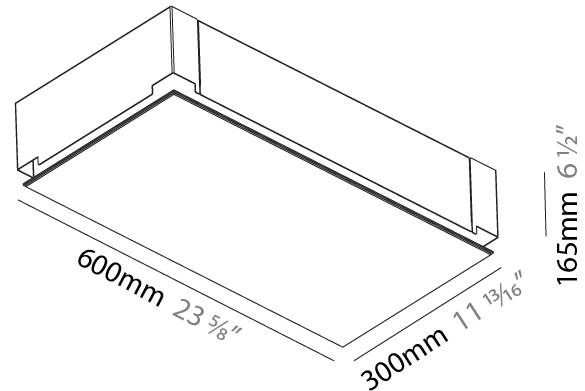

GENERAL

Series: Pi2
Subseries: Pi2 Whiteline
Brand: Prolicht
Division: Architectural
Mounting Type: Trimless
Mounting Location: Ceiling
Subcategory: Ambient

PHYSICAL

Shape: Rectangle
Length (mm): 600
Length (in): 23 5/8
Width (mm): 300
Width (in): 11 13/16
Depth (mm): 165
Depth (in): 6 1/2
Ceiling Thickness (mm): 10 / 12.5 / 15 / 25 / 30
Ceiling Thickness (in): 3/8 or 1/2 or 9/16 or 1 or 1 3/16
Min. Recessing Depth (mm): 180
Min. Recessing Depth (in): 7 1/16
Light Distribution: Direct
Weight (kg): 6.557
Weight (lbs): 14.53
Diffuser: PMMA - Opal
Fixture Material: Extruded Aluminum / Steel
Cut-out Measurements: 635mm / 25" x 335mm / 13 3/16"
Upon Request: Unique Sizes Unique Ceiling Thickness Unique Mounting Depth Spot Inserts

ELECTRICAL

Lamp Type: LED (Zhaga Standard)
Input Wattage (W): 26
Total Output Wattage (W): 23
Dimming: [Tri-Mode (Non-Dimming and Phase Dimming (120Vac only) and 0-10V Dimming)](#)
Driver Included: Yes
Driver Location: Integrated
Driver Type: Constant Current - Universal
Driver Class: Class 2
Input Voltage (V): 120 - 277
Constant Current (MA): 350

LED

[Color Temperature (*K): 3000 / 3500 / 4000](#)
Max. Delivered Lumen (lm): 1940 / 1970 / 2010
CRI: >80 CRI
Efficiency (%): 0.651
Lamp Life (hrs): 50000
Upon Request: RGB-W Tunable White Special Color Temperature CRI90

OPTICAL

RATINGS AND CERTIFICATIONS

Certified By: Certified for North American Standards
IP rating: IP20